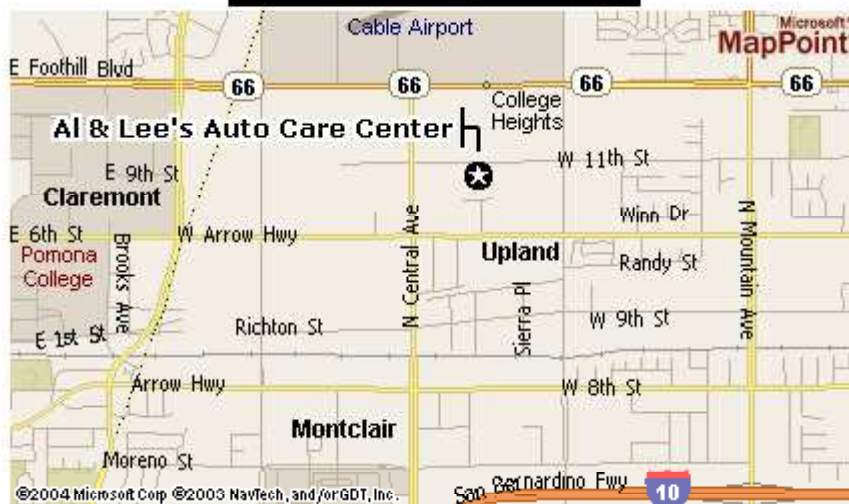

Tired of getting no where?

Hours:
Mon-Fri 8-6

Call About
After Hour
Drop-Off

Foreign & Domestic

Car & Truck

License [RM225292](#)

Automotive
Service
Excellence

Save on your First Visit